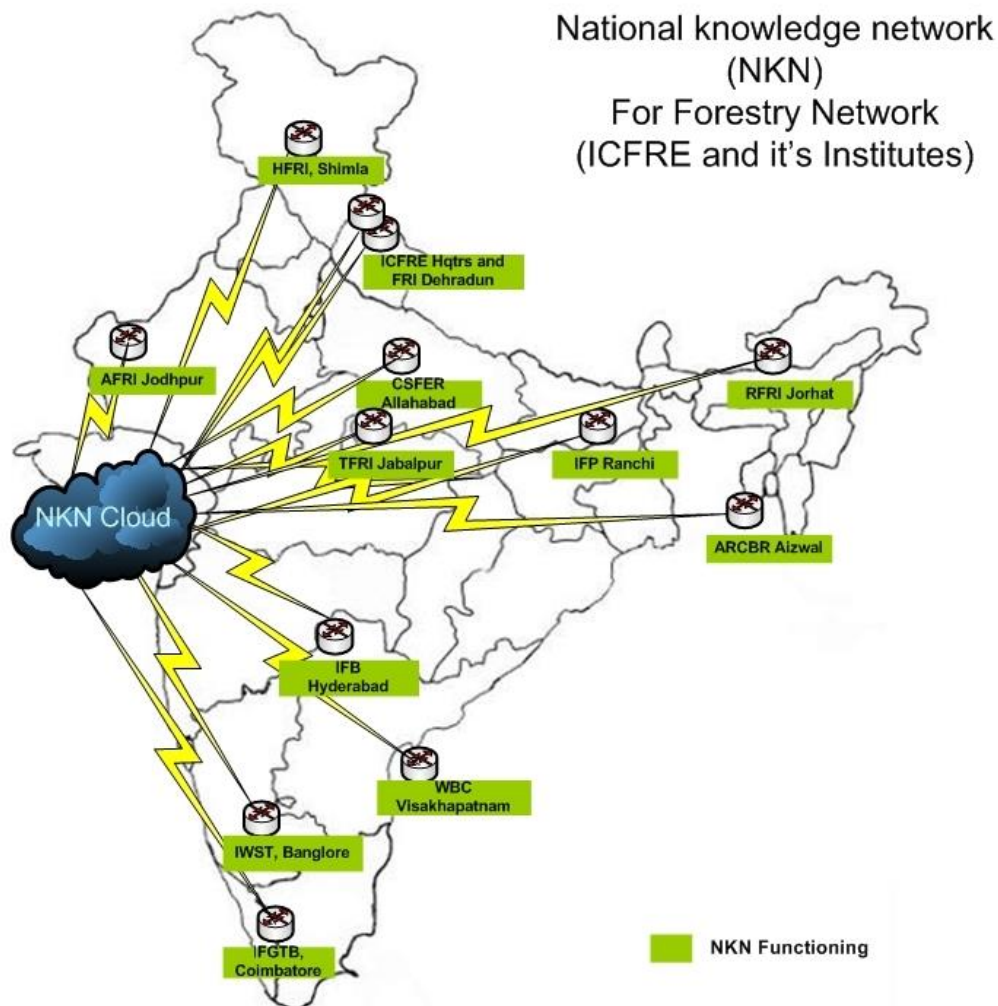

National Knowledge Network (NKN): ICFRE and its Institutes

The connectivity provisioned under this arrangement form the basis of knowledge sharing between the national & international research institutions. The ICFRE envisages to consolidate the NKN connectivity at all its regional locations viz.; IWST, Bangalore, IFGTB, Coimbatore, RFRI, Jorhat, AFRI, Jodhpur, TFRI, Jabalpur, IFP, Ranchi, HFRI, Shimla, CSFER, Allahabad, FRC, Hyderabad, WBC, Visakhapatnam and ARCBR, Aizwal for utilizing it as a substitute to MPLS-VPN arrangement at with very high availability of bandwidth..

Efforts made by the ICFRE management have resulted in ICFRE Institutes and Centres being included in the NKN Programme and the ground work for establishing connectivity through the implementing agency (NICS) was initiated through PGCIL or RailTel in the month of July 2011. A communication for permitting the third party agency PGCIL and RailTel to carry out the installation work and nomination of Nodal Officers at Institutes / Centres was issued by this office on 26.07.2011. With the series of coordinated efforts at ICFRE the NKN connectivity has been energized at ICFRE and its institutes/centres. NKN is functioning at twelve locations of ICFRE and its institutes from July 2013. MPLS VPN was discontinued from September 2013 and all services are running on NKN and it is a cost saving of more than Rs. 50 lakhs per year to ICFRE.